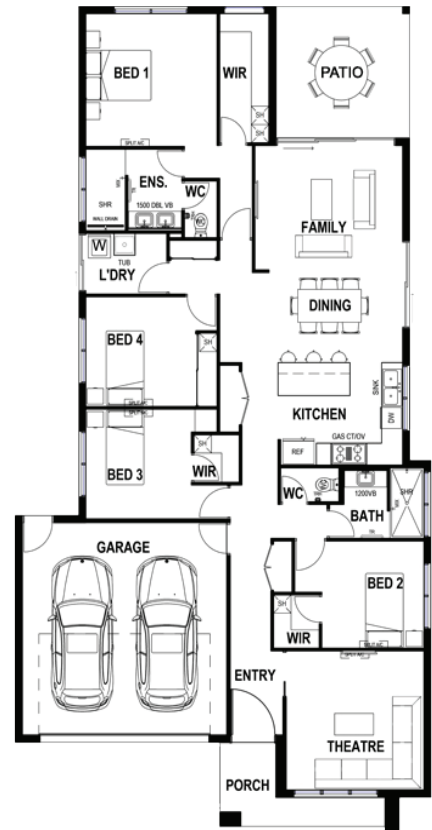

VANCOUVER 217

Design Size

Living	161.28m ²
Garage	36.36m ²
Patio	6.48m ²
Porch	13.68m ²
Total Area	217.80m²
Design width	11.8m
Design depth	22.4m

NOTE: Raised garden beds, stone features, brick fencing, decks and mature plants are not standard items.