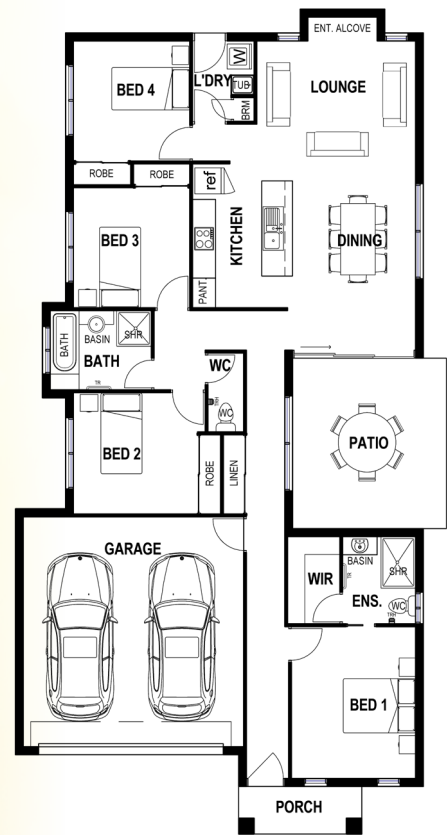

SANDTRAX 190

Design Size

Living	133.49m ²
Garage	35.81m ²
Patio	17.20m ²
Porch	3.84m ²
Total Area	190.34m²
Design width	11.2
Design depth	20.8m

NOTE: Raised garden beds, stone features, brick fencing, decks and mature plants are not standard items.