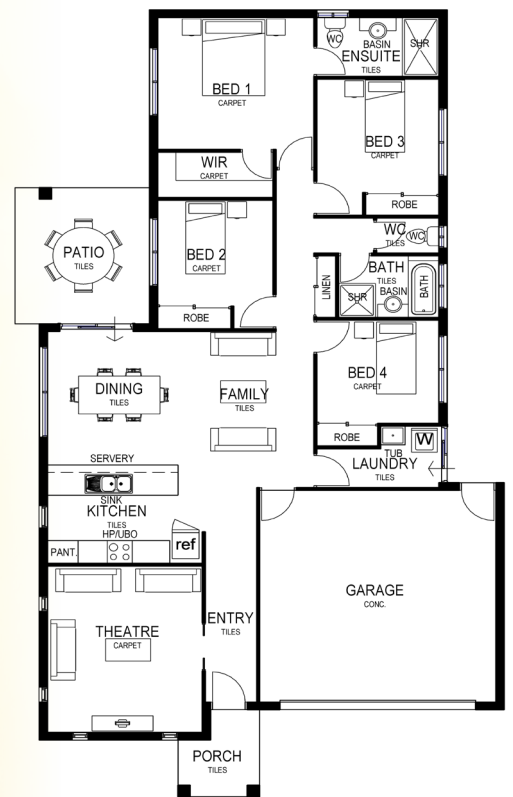

ARCADIA 190

Design Size

Living	139.27m ²
Garage	35.08m ²
Patio	11.88m ²
Porch	3.96m ²
Total Area	190.19m²
Design width	12.0m
Design depth	20.8m

NOTE: Raised garden beds, stone features, brick fencing, decks and mature plants are not standard items.